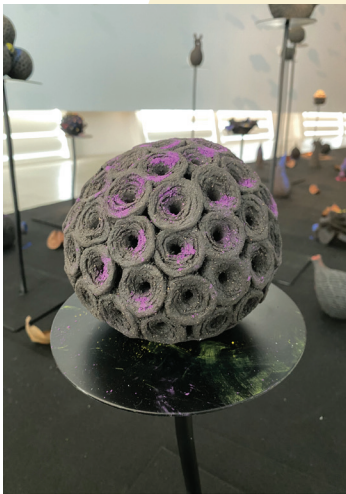

QUESTION 1

A. Here are three sculptures from the exhibition. Can you tell what they are?

Hint : These are things that can be found in your surroundings.

i. This sculpture looks like a

ii. This sculpture looks like a

iii. This sculpture looks like a

B. Are these sculptures geometric or organic forms?

i. Geometric form Organic form

ii. Explain your answer.

Answer: i. Organic ii. Made to look like things found in nature like roses, seed pods and coral, they are irregular and look different when you view them from various sides.

QUESTION 2

There are times whereby the artist wants to show something from his or her imagination rather than objects found in real life, like a few of Han Sai Por's sculptures here. However, we can look out for clues from its form to understand what she is trying to say.

Do these sculptures look like they are part of nature or a man-made environment? What is a clue that tells you so? Hint : Take a look at the table about geometric and organic forms again.

Answer: These sculptures look like they are part of nature. A big clue is their organic forms, which are curvy and flowing. Forms that are imaginary but remind us of living things like plants are called biomorphic forms.