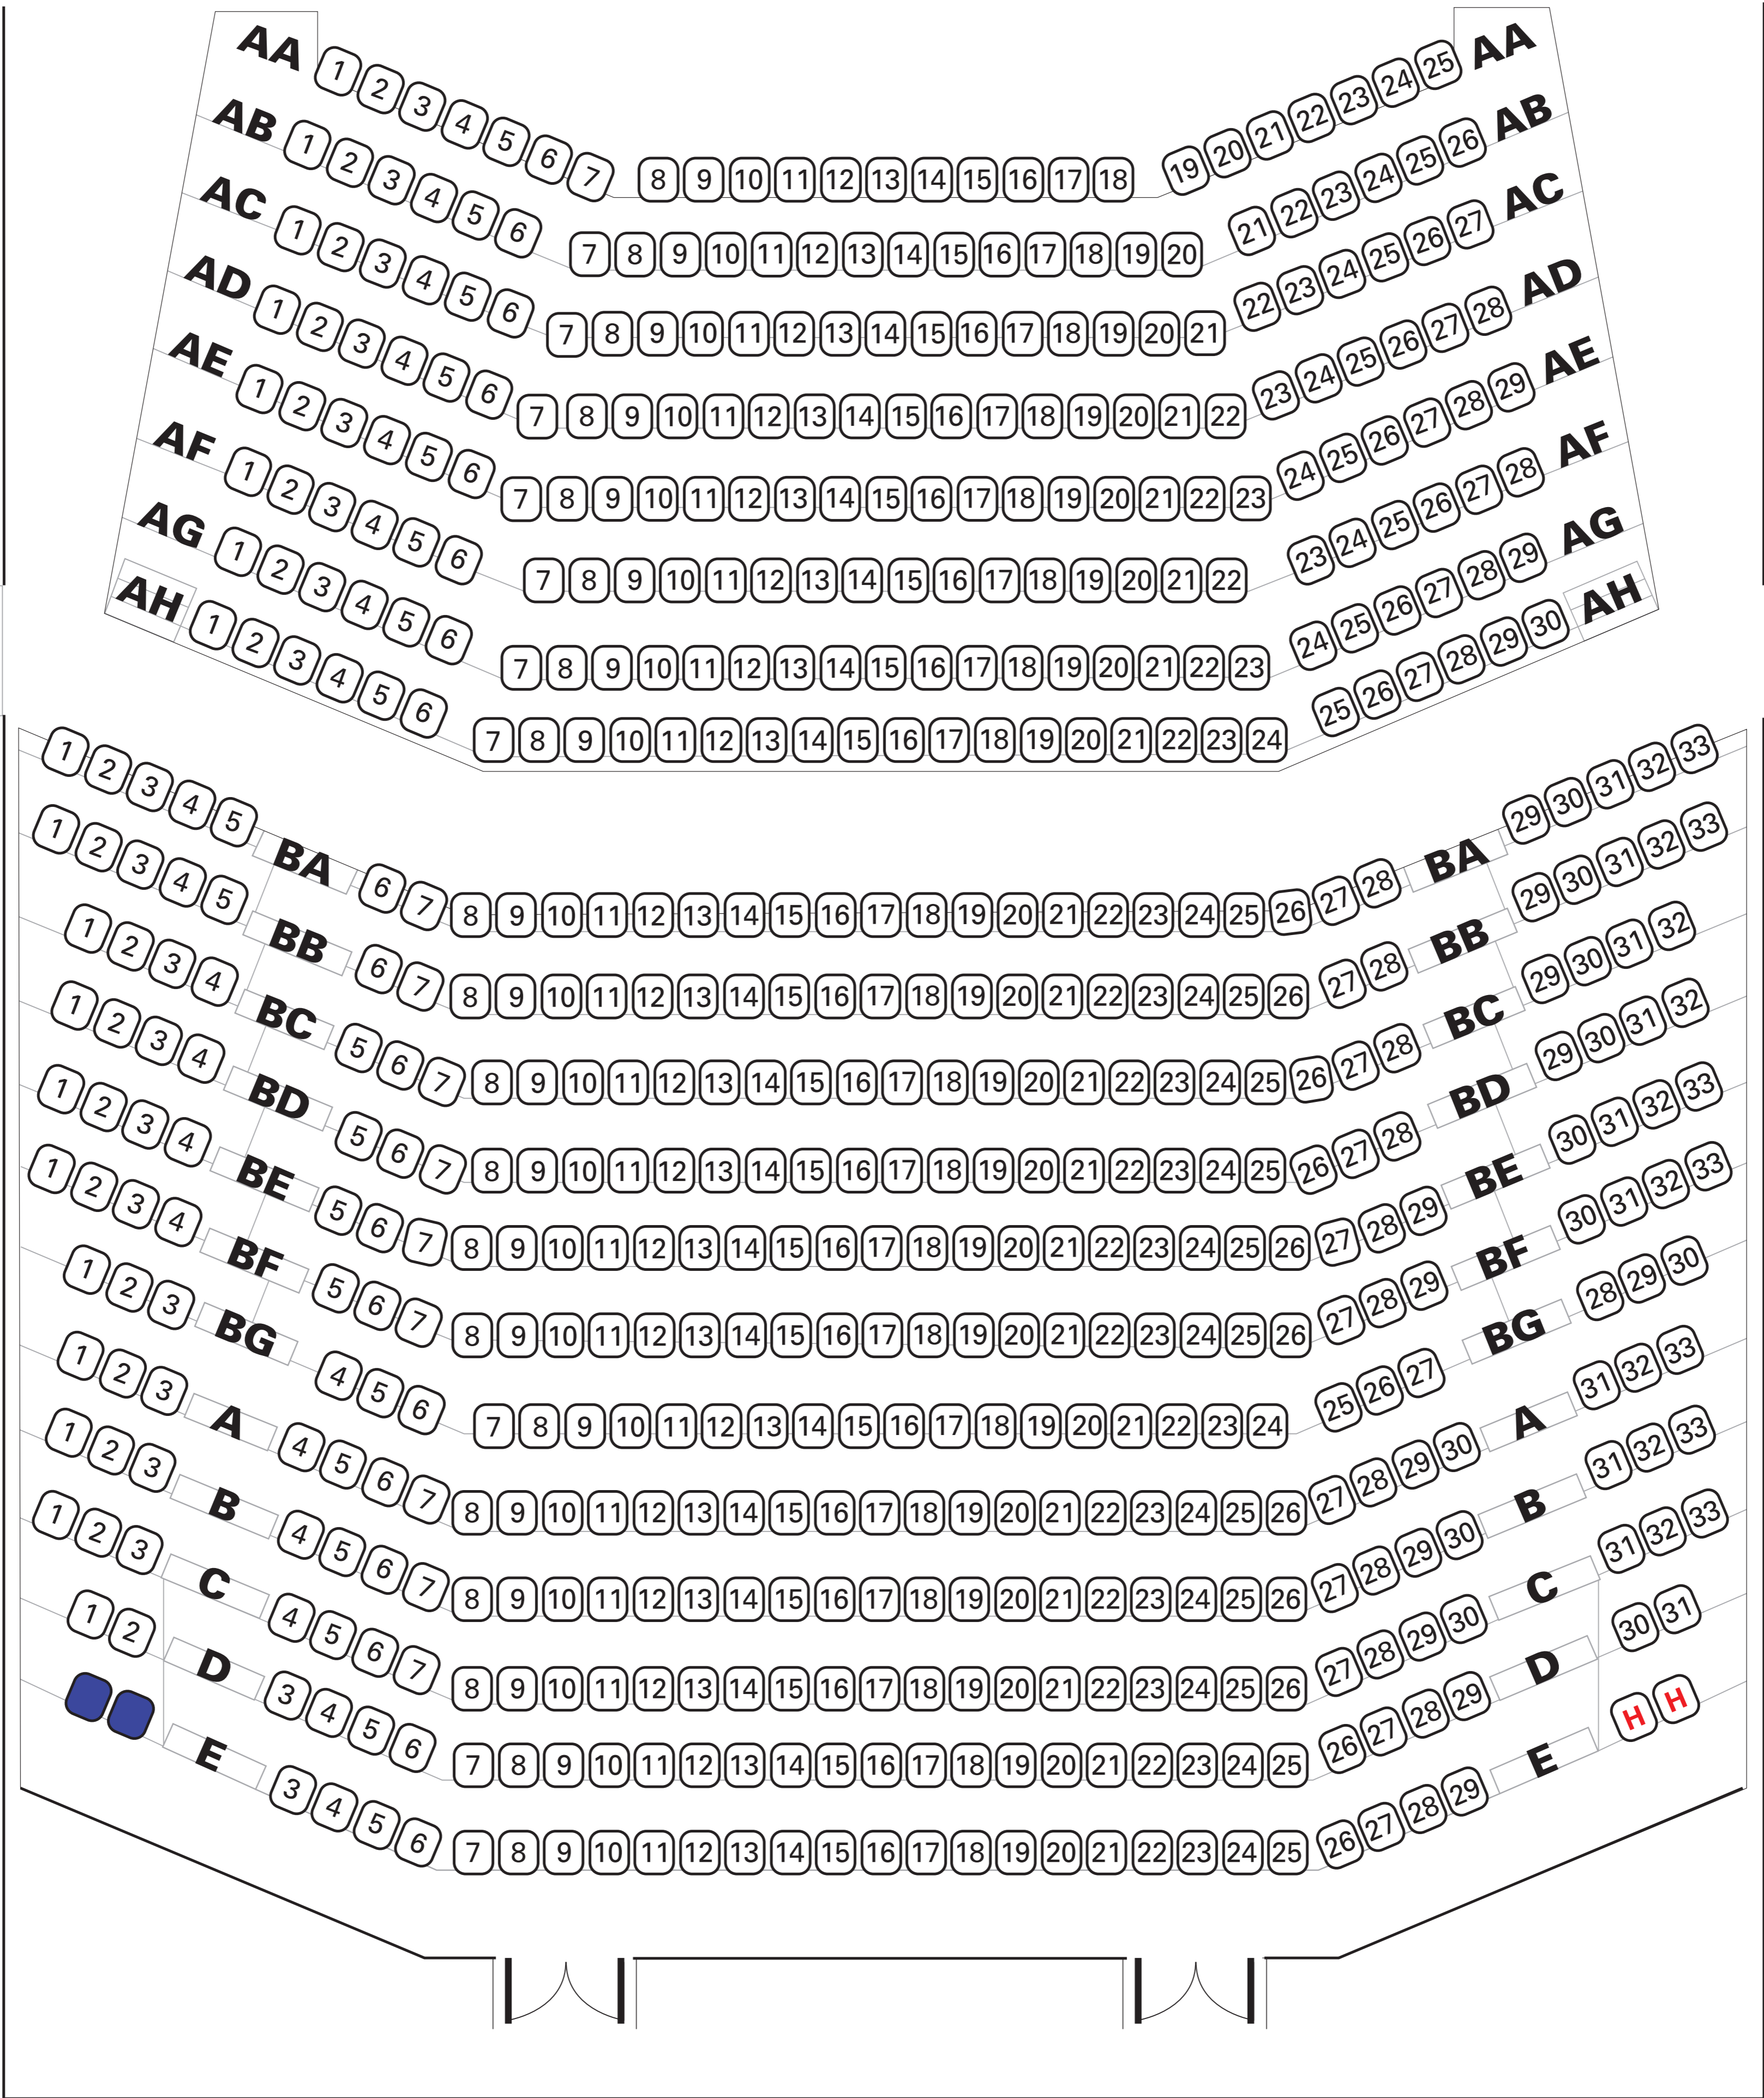

# SINGTEL WATERFRONT THEATRE

STAGE

**END ON**

**Door 1**  
(LEVEL 1)

**Door 2**  
(LEVEL 1)