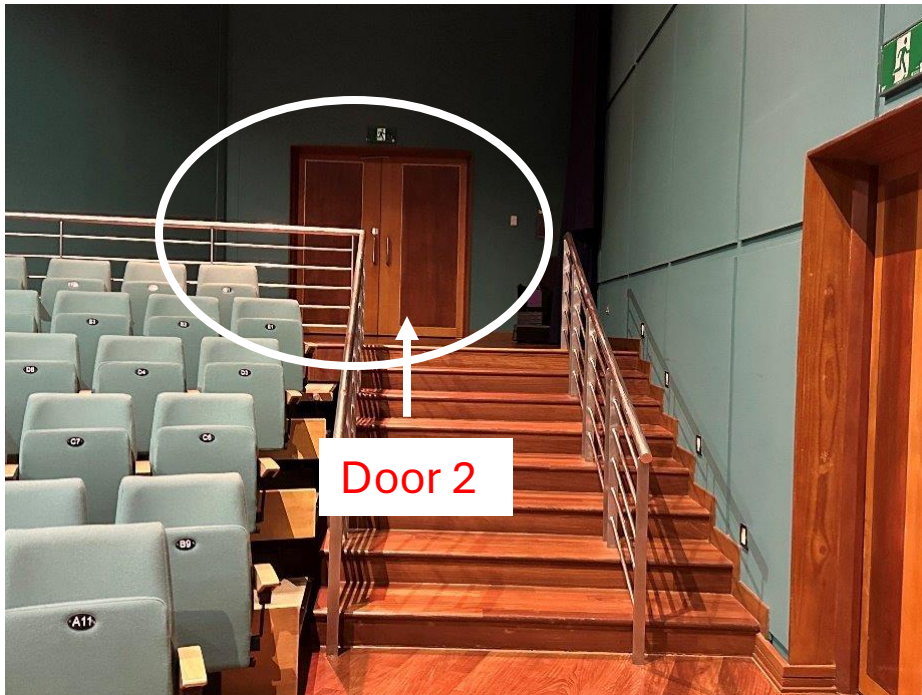

Calm Space

- Sometimes, I want to leave my seat when the performance is happening and look for a place to calm down anywhere in Esplanade. I can do that.
- I can go back to my seat in the Recital Studio when I am ready.
- A Calm Space at the Recital Studio is located on Level 2, at the foyer of Door 2. I can access Door 2 only from inside the venue.

Calm Space

- When I am inside the venue, Door 2 is located at the back.
- This door can only be accessed from inside the venue.
- If I need help, I can ask an usher to show me the way to the Calm Space.

Directions to the Calm Space at the Recital Studio

- The Calm Space is located at the foyer space behind Door 2.

Directions to the Calm Space at the Recital Studio

- This is where the Calm Space is located.
- There will be chairs for me to rest on.
- Whenever I am ready, I can head back to the Recital Studio to enjoy the rest of the performance.