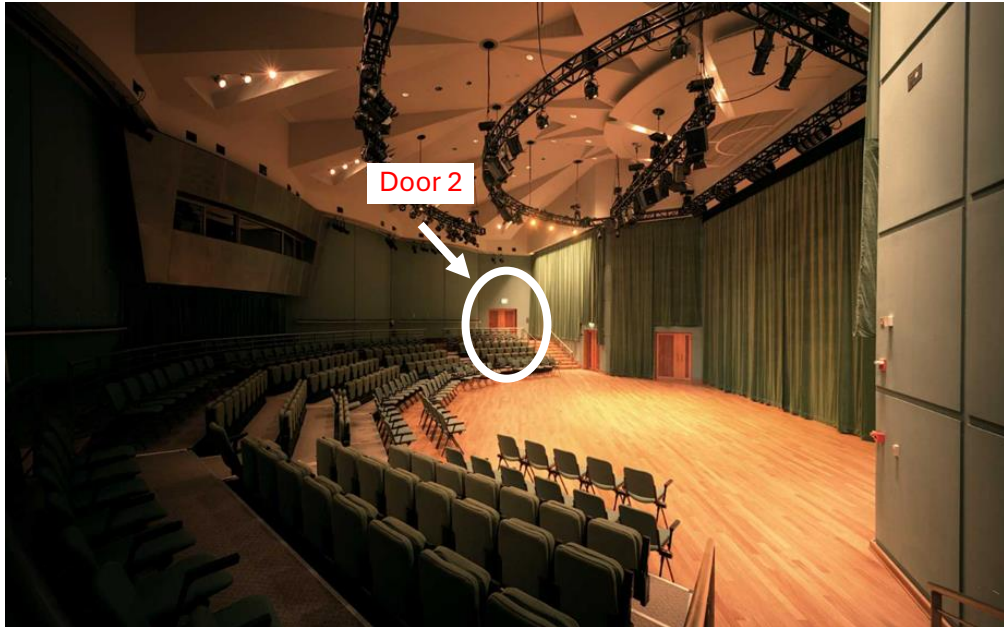

# Calm Space

- Sometimes, I want to leave my seat when the performance is happening and look for a place to calm down anywhere in Esplanade. I can do that.
- I can go back to my seat in the Recital Studio when I am ready.
- A Calm Space at the Recital Studio is located on Level 2, at the foyer of Door 2. I can access Door 2 only from inside the venue.

# Calm Space

- When I am inside the venue, Door 2 is located at the back.
- This door can only be accessed from inside the venue.
- If I need help, I can ask an usher to show me the way to the Calm Space.