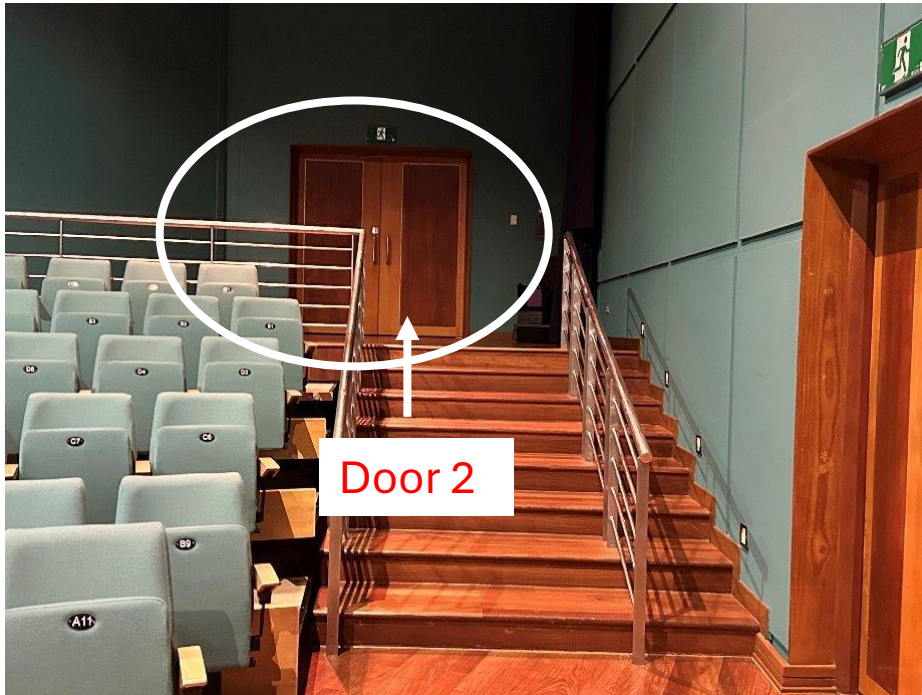

Directions to the Calm Space at the Recital Studio

- The Calm Space is located at the foyer space behind Door 2.