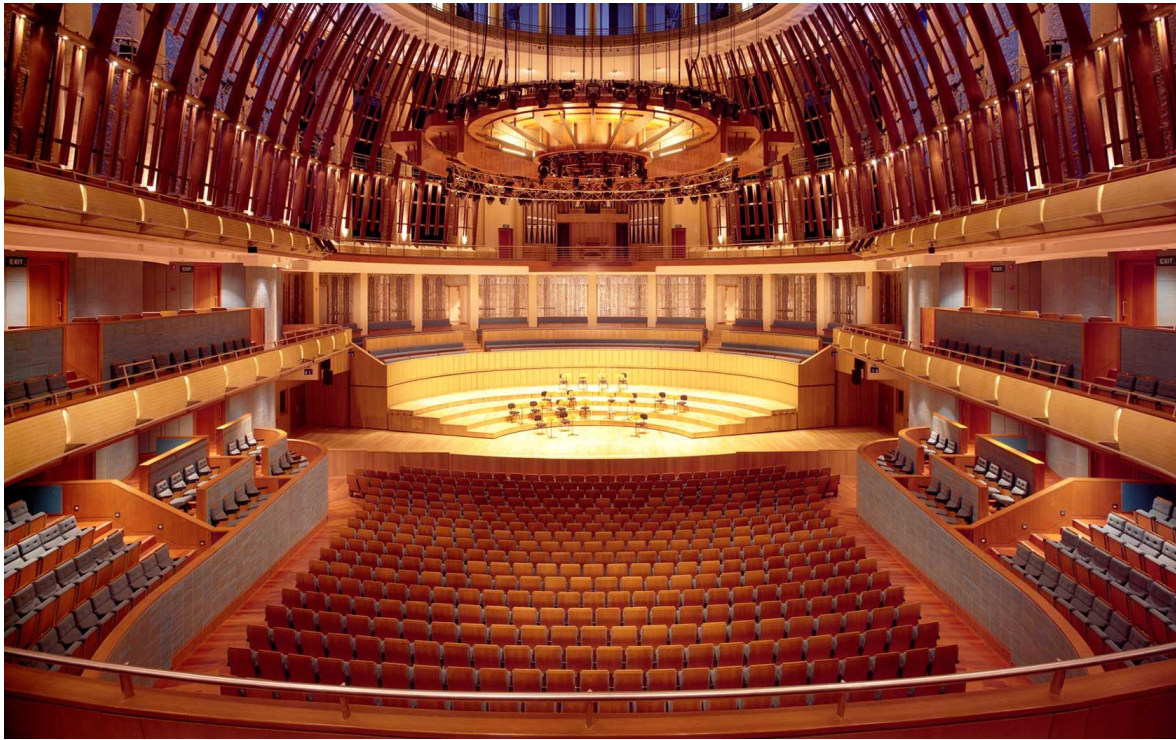

Pre-visit Guide: Beautiful Sunday Wonderous Wanders

Crescent Girls' School Alumni Band

3 Sep 2023, Sun, 2pm

(1hr, no intermission)

Esplanade Concert Hall

Esplanade Concert Hall

- This is the Esplanade Concert Hall. There is a stage.
- A stage is a space where performances take place.
- I am going to the Esplanade Concert Hall to watch a *Beautiful Sunday* performance.